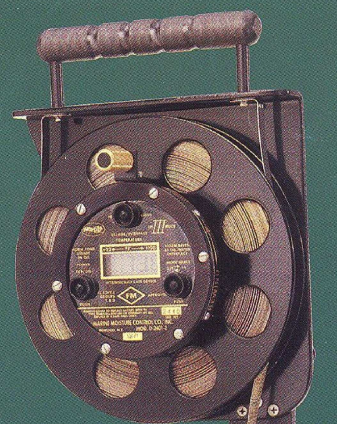

VAPOR CONTROL VALVES

KEY TO VAPORLESS AND VAPOR-REDUCED PORTABLE GAUGING

Closed gauging tape is shown installed in "MB" valve

Restricted gauging tape - installed in "MB" valve

SERVING YOU AROUND THE WORLD