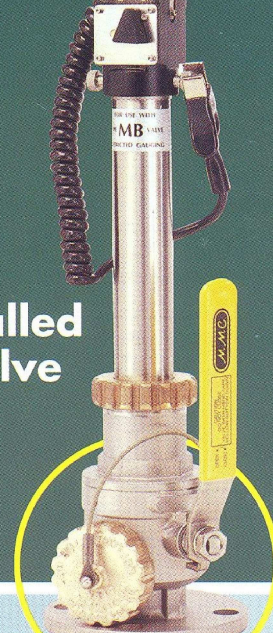

VAPOR CONTROL VALVES

KEY TO VAPORLESS AND VAPOR-REDUCED PORTABLE GAUGING

Closed gauging tape is shown installed in "MB" valve

Restricted gauging tape - installed in "MB" valve

SERVING YOU AROUND THE WORLD