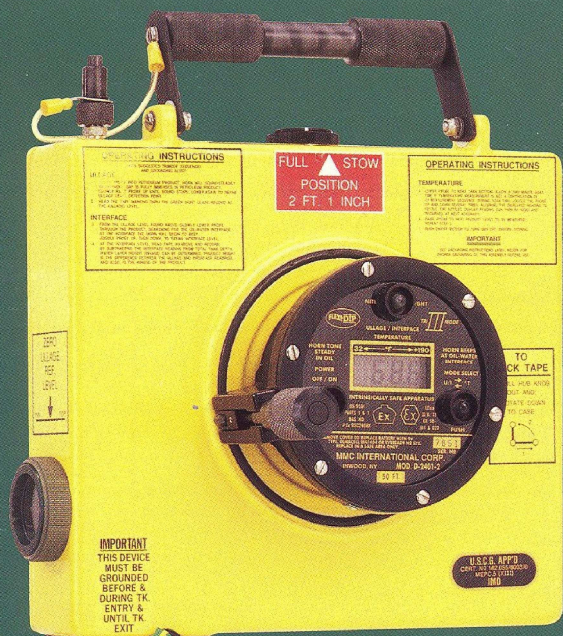

VAPOR CONTROL VALVES

KEY TO VAPORLESS AND VAPOR-REDUCED PORTABLE GAUGING

Closed gauging tape is shown installed in "MB" valve

Restricted gauging tape - installed in "MB" valve

SERVING YOU AROUND THE WORLD